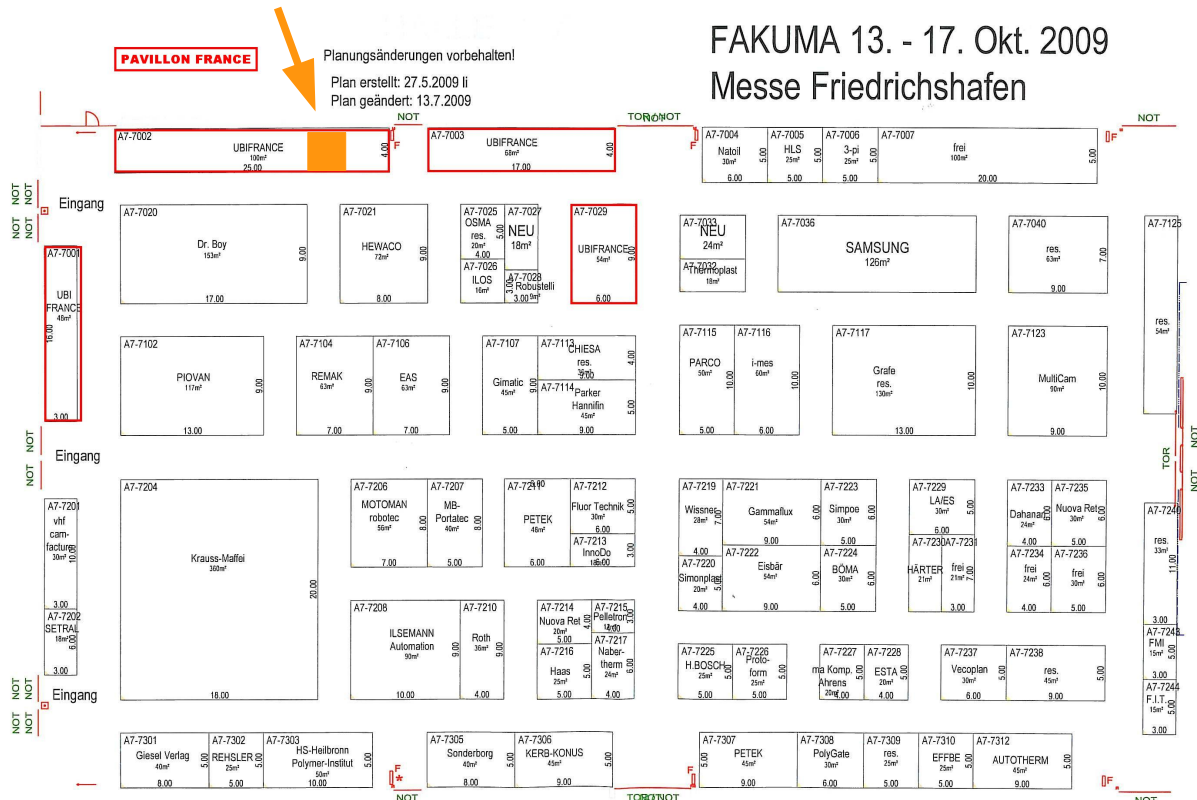

Sciences Computers Consultants on the Fakuma Trade Fair Stand A7-7002-7

14-17, October 2009

NEUE MESSE FRIEDRICHSHAFEN

Halle A7 – on the UbiFrance Stand (A7-7002-7)

Halle A7 – on the UbiFrance Stand (A7-7002-7)