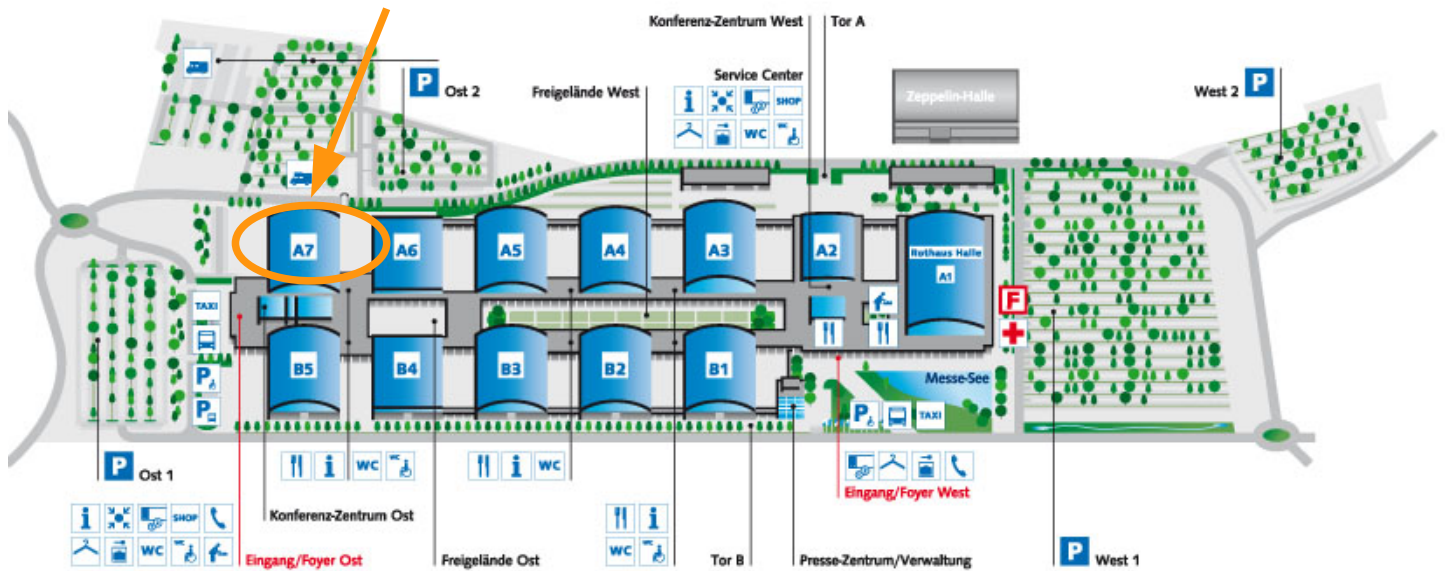

Sciences Computers Consultants on the Fakuma Trade Fair Stand A7-7002-7

14-17, October 2009

NEUE MESSE FRIEDRICHSHAFEN

Halle A7 – on the UbiFrance Stand (A7-7002-7)

Halle A7 – on the UbiFrance Stand (A7-7002-7)